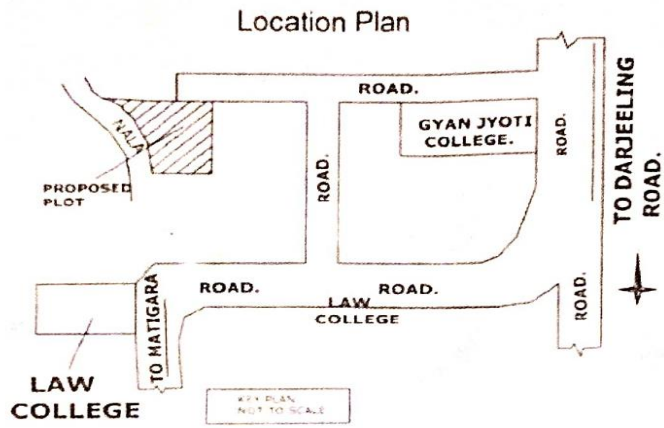

Site Co-ordinates – Latitude - 26.7455376 N,  
Longitude- 88.3873768 E

NAKSHVAANI DEVELOPERS LLP  
*[Signature]*  
Designated Partner

*J.P.*  
JAY PRAKASH BHARAT KUMAR AGARWAL  
B. Arch., A.I.I.A.  
Reg. No. CA / 88 / 10098  
ARCHITECH SL. NO. - 32(A)